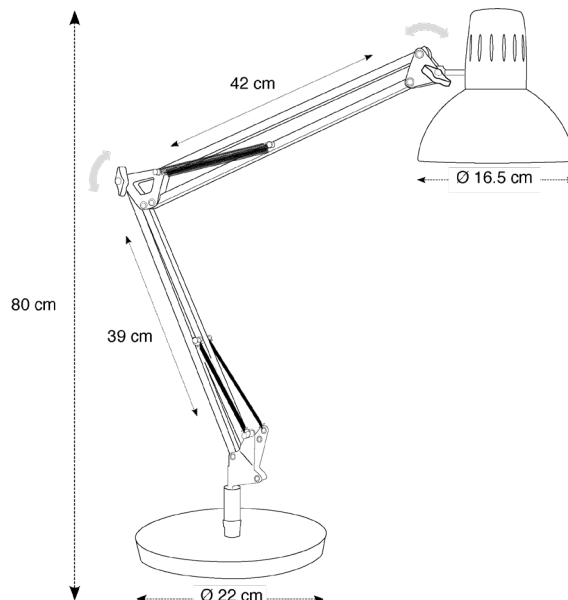

ARCHI

LED DESK LAMP

The original and timeless ARCHITECT desk lamp, with a vintage chrome look

Double articulated arm
for maximum amplitude

Adjustable shade
Lacquered interior finish

Weighted round base
for perfect stability (3kg)

Clamp for fixing
on a desk or wall

Switch on the cable

ARCHI CH

Supplied with LED light bulb 7W for a lighting of quality longer service life and a long consumption of reduced energy.

Ergonomic for optimal lighting. Thanks to its double swivel arm. System and articulated head.

Timeless, its classic and industrial. Look will fit perfectly into all your workspaces.

ARCHI LED DESK LAMP

The original and timeless ARCHITECT desk lamp, with a vintage chrome look

PRODUCT FEATURES	
Reference	ARCHI GH
EAN	3129710014781
Materials	Metal
Colors	Chrome
Light source	LED
Product dimensions	Head : Ø 16.5 cm
	Double arm length : 42 + 39 cm
	Base : 3 Kg - Ø 20 cm
	Cable length : 180 cm
Bulb type	LED bulb (included)
Energy class	A++
Bulb's lifetime	25000 hours / 30 years
Electric power/watts	7W
Light power	600 Lumens (lm) / 4000 Kelvin (K)
Color rendering index (CRI)	> 80 Ra
Standard	EC
Guarantee	3 years
Origin	French design and development - Manufacturing in PRC

PACKAGING DIMENSIONS	
* sales unit (x1SU) carton	Dim. : 1.47,5 cm x L.30 cm x H.11.5 cm
	Weight : 5,2 Kg
* box master (x2SU)	Dim. : 1.49 cm x L.32 cm x H.25 cm
	Weight : 11 Kg

Quand le beau rejoint l'utile