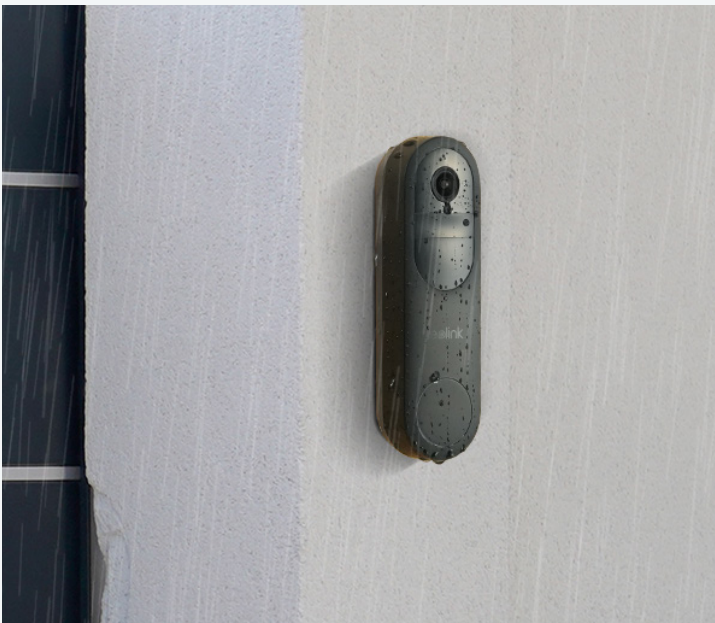

Gallery

One App/Client for All Control

Stay connected to your home or business anytime, anywhere.

Privacy in Your Hands

We made it a priority to ensure that your privacy is protected and your data is for your eyes only.