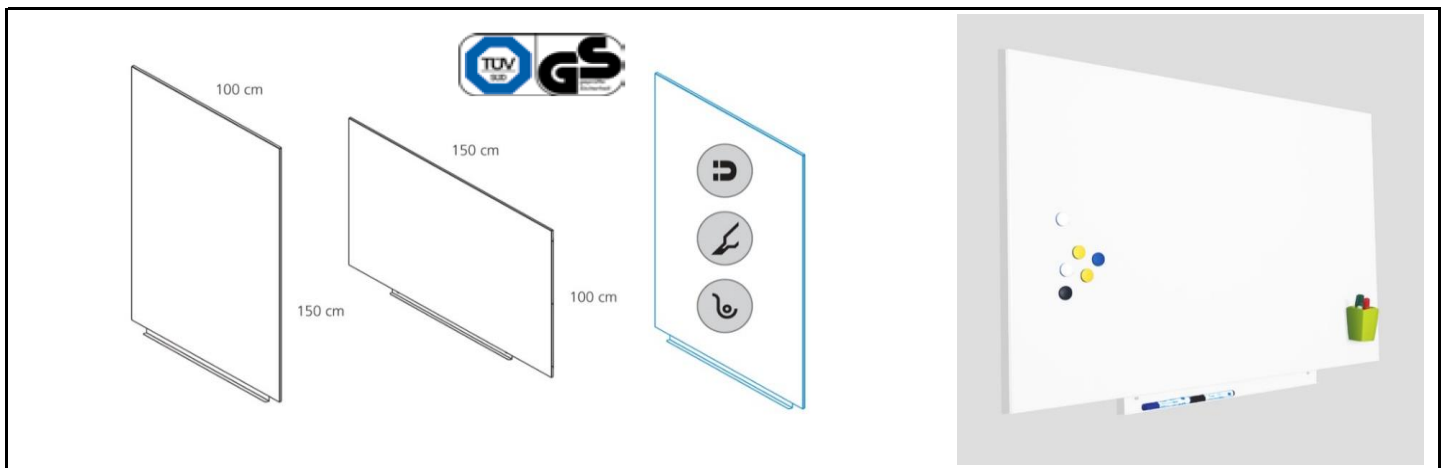

Materiales

Superficie realizada en chapa de acero de 0,7mm espesor
Protección adicional en PET
Bandeja realizada en chapa de acero de 0,7mm
Fijación mediante imanes. Sistema patentado
Trasera realizada en cartón
Plantilla de instalación realizada en cartón

Características de producto

Pizarra modular sin marco perimetral
Fijación vertical y horizontal
Modular para conseguir la medida deseada
Permite accesorio de papel RD6430
Muy fácil instalación
Producto certificado con la marca GS

Acabados Epoxy

Superficie color blanco RAL 9010
Protección adicional PET

Materials

Main surface made in steel sheet of 0,7mm thickness
Additional protection (PET film)
Pen tray made in steel sheet of 0,7mm thickness
Fixation and installation through magnets. Patented system
Back side made in carton
Template made in carton

Product features

Modular frameless whiteboard
Can be placed either vertically or horizontally.
From a single unit up to covering a whole wall
Allows the accessory paper block RD6430R
Very easy and simple to build
Certified product

Epoxy finishes

Surface finish: white RAL 9010
Additional film made in PET

Ref	Código EAN / EAN Code
RD6521PRO	8427951652126
RD6521PRO-9006	8427951002047

Ref	Descripción / Description	Embalaje / Packaging (mm)			m³	kg
RD6521PRO	Pizarra modular / Modular whiteboard	1590	1090	30	0,052	16,10
RD6521PRO-9006	Pizarra modular / Modular whiteboard	1590	1090	30	0,052	16,10