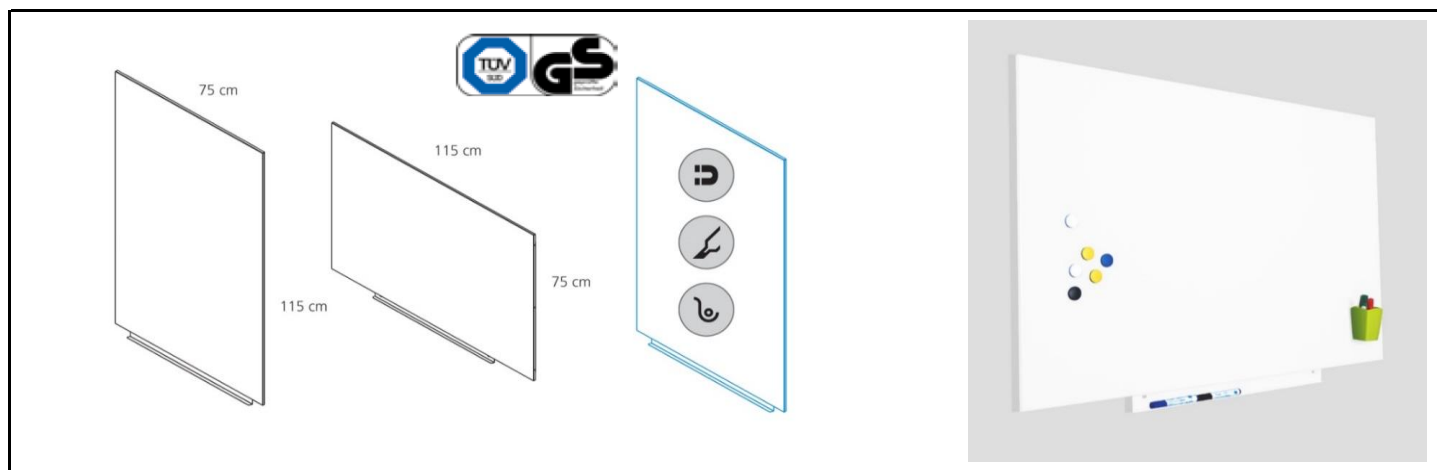

Materials

Superficie realizada en chapa de acero de 0,7mm espesor
Protección adicional en PET
Bandeja realizada en chapa de acero de 0,7mm
Fijación mediante imanes. Sistema patentado
Trasera realizada en cartón
Plantilla de instalación realizada en cartón

Materials

Main surface made in steel sheet of 0,7mm thickness
Additional protection (PET film)
Pen tray made in steel sheet of 0,7mm thickness
Fixation and installation through magnets. Patented system
Back side made in carton
Template made in carton

Características de producto

Pizarra modular sin marco perimetral
Fijación vertical y horizontal
Modular para conseguir la medida deseada
Permite accesorio de papel RD-6430
Muy fácil instalación
Producto certificado con la marca GS

Product features

Modular frameless whiteboard
Can be placed either vertically or horizontally.
From a single unit up to covering a whole wall
Allows the accessory paper block RD-6430R
Very easy and simple to build
Certified product

Acabados Epoxy

Superficie color blanco RAL 9010
Protección adicional PET

Epoxy finishes

Surface finish: white RAL 9010
Additional film made in PET

Ref	Código EAN / EAN Code
RD-6520PRO	8427951652027
RD-6520PRO-9006	8427951002046

Ref	Descripción / Description	Embalaje / Packaging (mm)			m³	kg
RD-6520PRO	Pizarra modular / Modular whiteboard	1240	840	30	0,031	8,15
RD-6520PRO-9006	Pizarra modular / Modular whiteboard	1240	840	30	0,031	8,15