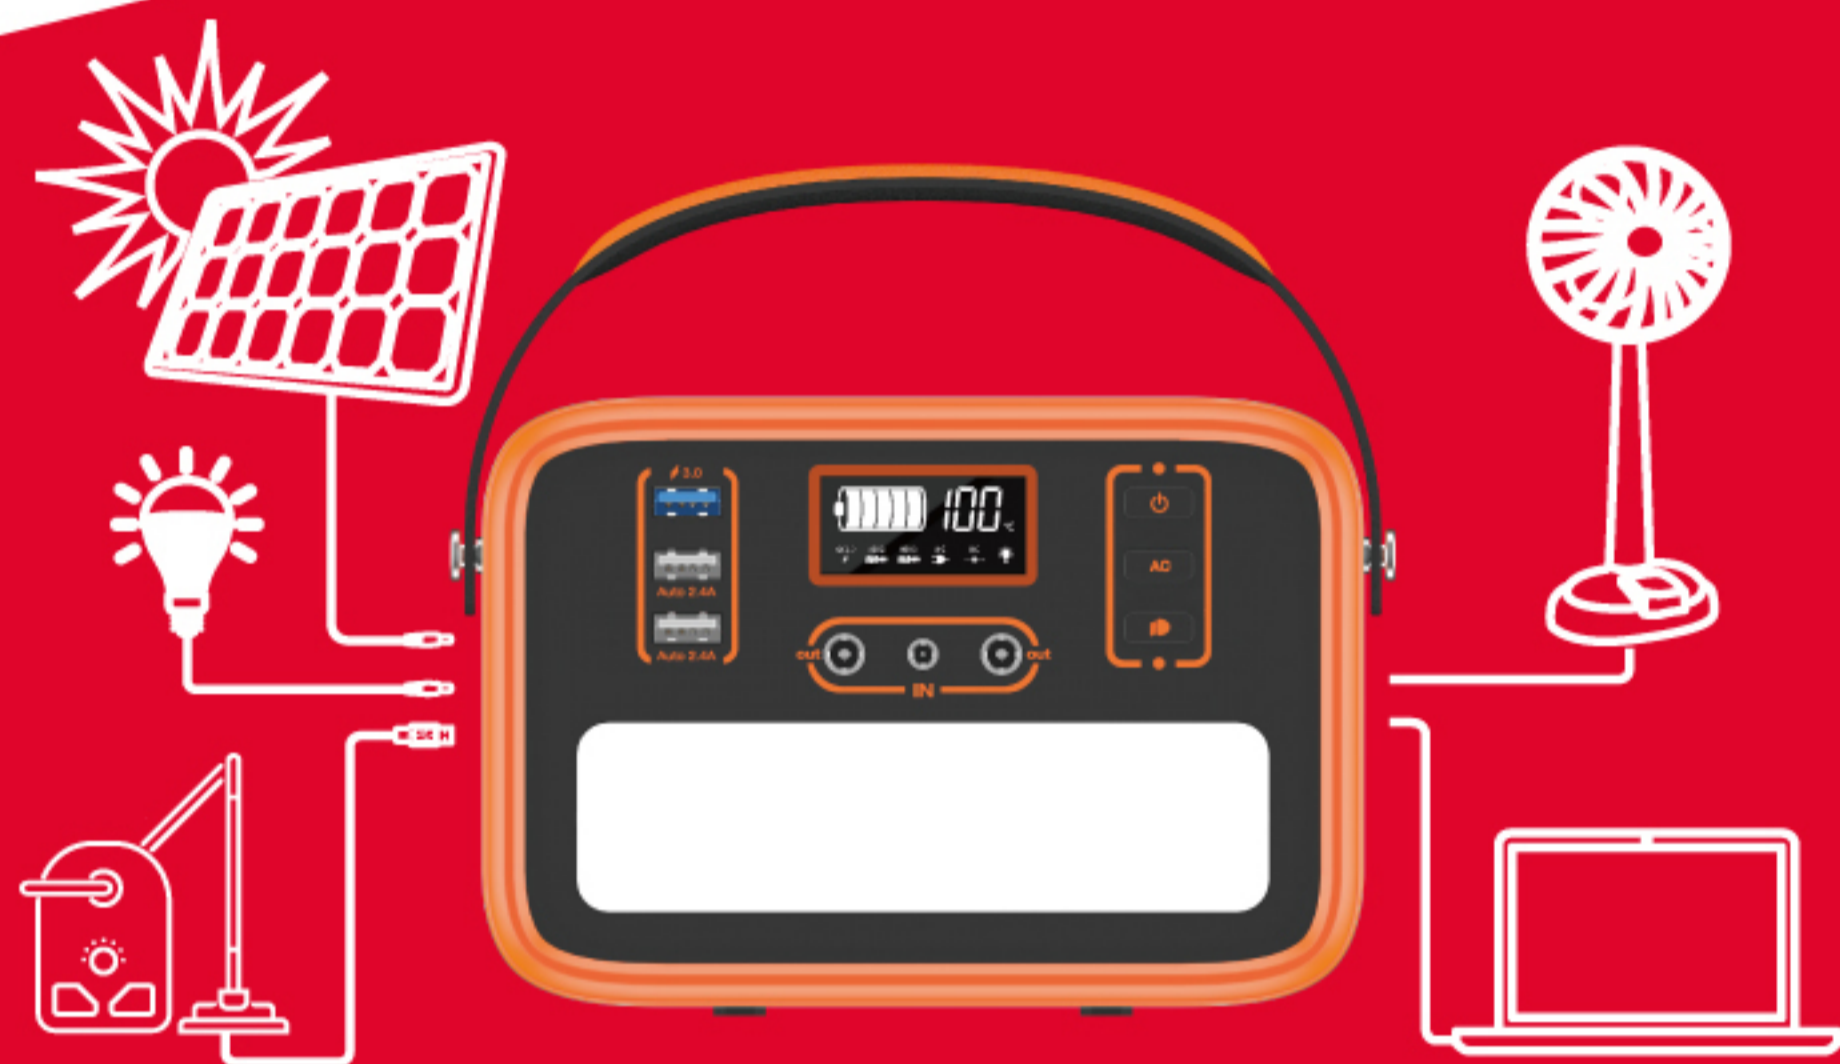

Energizer®

MAX PORTABLE POWER STATION

PPS160W2

Energizer® PPS160W2 provides 153.6Wh capacity with 1x 150W AC outlet, 3x USB-A Outputs, 2x DC outputs, a lighting feature with various modes based on your usage whenever you need. AC output with up to 150W that can power small and portable appliances such as car mobile refrigerator, small fan, mini juicer, TV monitor, and so on. The 18W Qualcomm Quick Charge 3.0 technology allows you to fast charge Samsung, Huawei, Xiaomi, and other Android devices.

Features :

- The most ultimate charging solution with 153.6wh high capacity.
- Built with 1x 150W AC outlet, 3x USB-A outputs, 2x DC outputs, a lighting feature with various modes based on your usage whenever you need!
- LiFePO4 battery cell that can recharge up to 2,000 times, more advanced than other PPS in the market.
- 18W Qualcomm Quick Charge output can fast charge Samsung, Huawei, Xiaomi and other Android devices*.
- MTTP technology maximizes the power voltage in DC to DC charging that allows solar panel to recharge the battery efficiently.
- LCD indicator shows the battery level and charging status, including the inside working temperature.
- Ultra bright LED flashlight that is perfect for indoor and outdoor illumination, including different levels of brightness and SOS emergency mode.
- With the latest heat-control technology, using automatic air duct design and precise chip to dissipate heat (including built-in cooling fan).
- PowerSafe Management guarantees against short circuit, over current, over charge and over discharge for your power bank and devices.