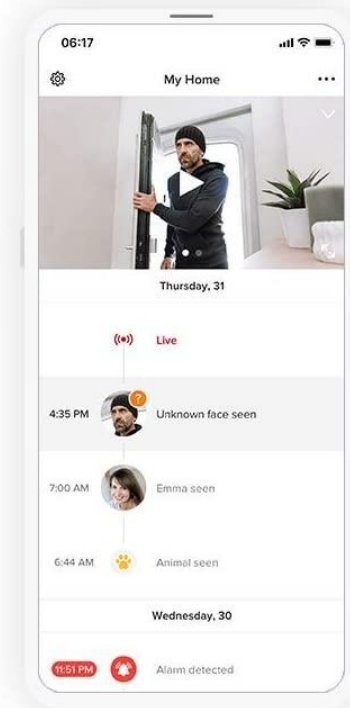

# Netatmo Smart Indoor Camera

The only Smart Indoor Camera that can recognise faces and gives you access to all its features without charging any subscription fees.

Security

Loved ones

Elderly parents

Pets

Vacation home

Effortless setup in a few minutes

The Smart Indoor Camera's setup is straightforward: place the camera indoors, facing your entrance, plug it in and download the App. Identify your loved ones with a simple click. That's it!

Notifies when it hears an alarm

When the security camera hears an alarm, whether it be a smoke alarm, CO alarm, security alarm or siren, it will send a notification and record a video.

## Leave family members off the record to protect their privacy

Unlike other 'Big Brother' smart security cameras that continuously film everything and everybody, Netatmo Smart Indoor Camera protects both your home and the privacy of your family.