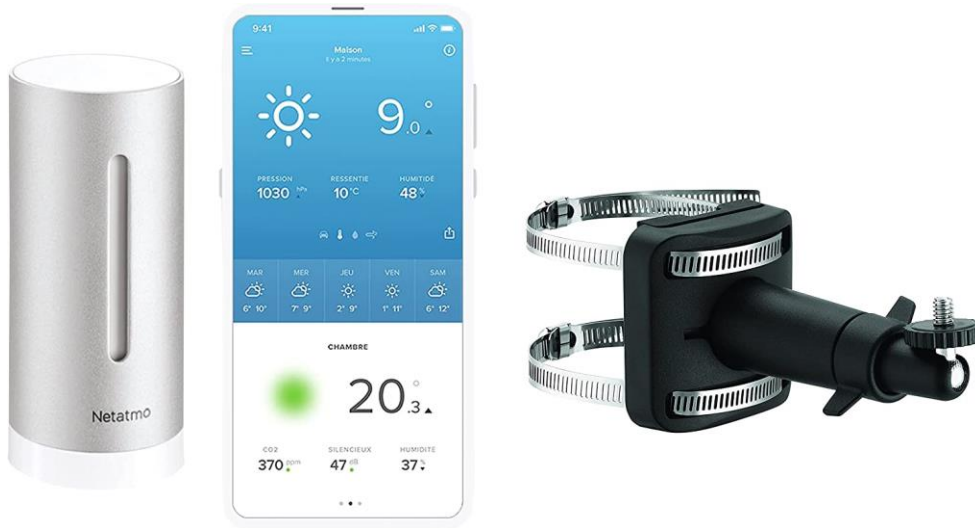

# Netatmo Smart Indoor Module

Real-time indoor measurements

Data history

Real-time alerts

Indoor air quality

## Multi-room

Connect up to three Indoor Modules and monitor all your rooms and measurements with a single application.