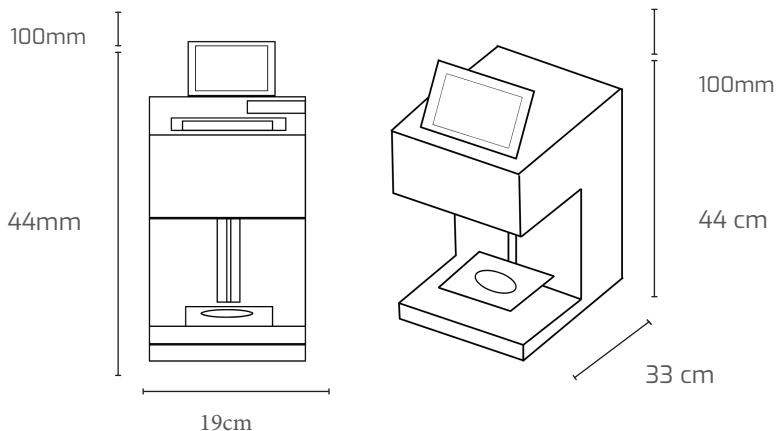

UPLOAD, PRINT, AND WATCH THE MAGIC UNFOLD.

AVAILABLE AS A FIXED COUNTER TOP MACHINE, OR A PORTABLE ON-THE-GO DEVICE.

AZZURRI COFFEE PRINTER

SPECIFICATIONS

Colours	Midnight Black / Silver
Dimensions	33cm * 19cm * 44cm
Cup Diameter	4 - 10 cm
Cup Height	5 - 18 cm
Electric	13 amps
Weight	12 kg
Resolution	600 dpi