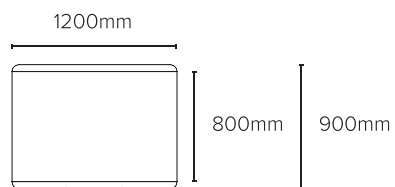

Includes an elegant stainless steel tray for holding pens and erasers.

WORKSPACE DESIGN SOLUTIONS

TECHNICAL INFORMATION

Frame | birch plywood

Surface | magnetic ultra clear white glass

Tray | stainless steel

Article code	Name	Size w x h x d mm
GL085705	Glass Writing Board Douro	1200 x 900 x 15

ARCHYI.

www.archyi-inspiration.com