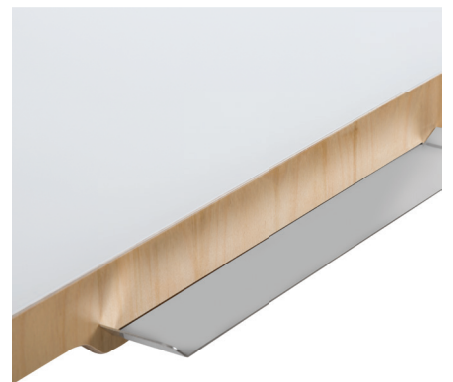

GLASS WRITING BOARD DOURO

SCRITA INSPIRATION. DOURO COLLECTION.

ARCHYI.

GLASS WRITING BOARD DOURO

This dry erase board reflects the modern and simple lines of the Douro collection. Its ultra clear white glass surface is magnetic and designed for intensive use, making it easy-to-use and easy to clean.

- High performance ultra clear white glass magnetic surface (4mm) with lifetime warranty
- Birch laminate back with rounded corners and radius edge detail (15mm)
- Integrated stainless tray for markers and erasers
- Hidden mounting hardware included

The perfect fusion between the premium glass writing surface and the warmth of the wood. It never ghosts, cleans easily and it's ideal for intensive use.

With hanging hardware behind the board provides a seamless aesthetics. Perfect for any modern and elegant workspace.

Includes an elegant stainless steel tray for holding pens and erasers.

WORKSPACE DESIGN SOLUTIONS

TECHNICAL INFORMATION

Frame | birch plywood

Surface | magnetic ultra clear white glass

Tray | stainless steel