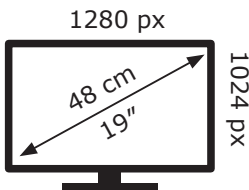

ENERG

IIYAMA CORPORATION

B1980D-W1

15 kWh/1000h

ENERGY

IIYAMA CORPORATION

B1980D-W1

15 kWh/1000h