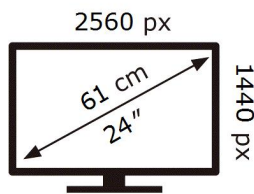

ENERG

SAMSUNG

S24A600UCU

19 kWh/1000h

ABCDEF **G**

24 kWh/1000h

2019/2013