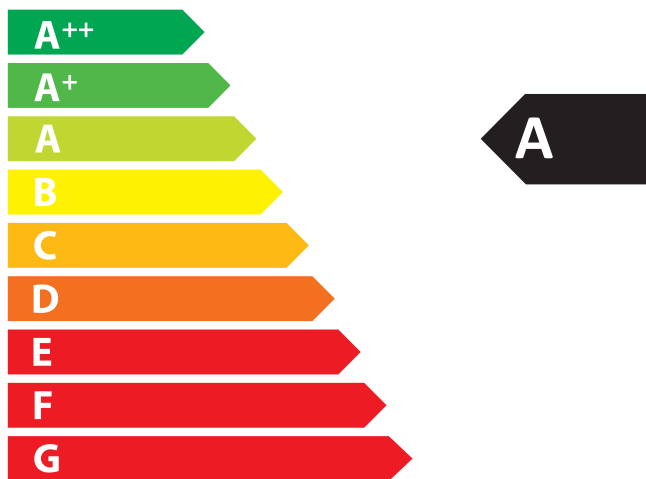

# ENERGY

LIVING AND HOME

LG0875

**2**  
kW