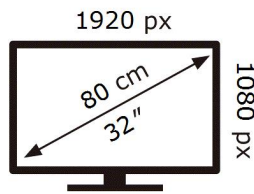

SAMSUNG

S32AG320NU

24 kWh/1000h

2019/2013

ENERG 

SAMSUNG

S32AG320NU

24 kWh/1000h