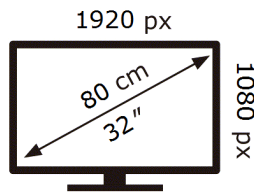

SAMSUNG

S32AG320NU

24 kWh/1000h

2019/2013

ENERG 

SAMSUNG

S32AG320NU

24 kWh/1000h