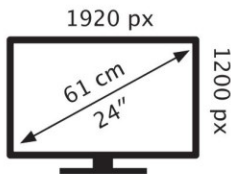

# ENERG

Lenovo

T24d-10(A16240WT0)

**15** kWh/1000h

2019/2013

2019/2013