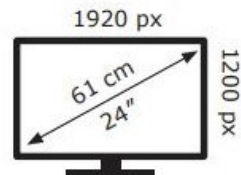

# ENERG

Lenovo

T24d-10(A16240WT0)

**15** kWh/1000h

2019/2013

2019/2013