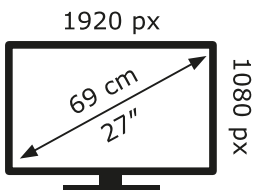

ENERG

HANNspree

HT273HPB(HSG1354)

17 kWh/1000h

ENERG

HANNS-G

HT273HPB(HSG1354)

17 kWh/1000h