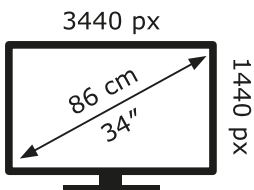

# ENERGY

acer

XV340CK

**37** kWh/1000h

ABCDEF**G**

**46** kWh/1000h