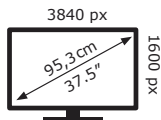

ENERGY

HP, Inc.

HP Z38c(HSTND-9401-L)

64 kWh/1000h

2019/2013